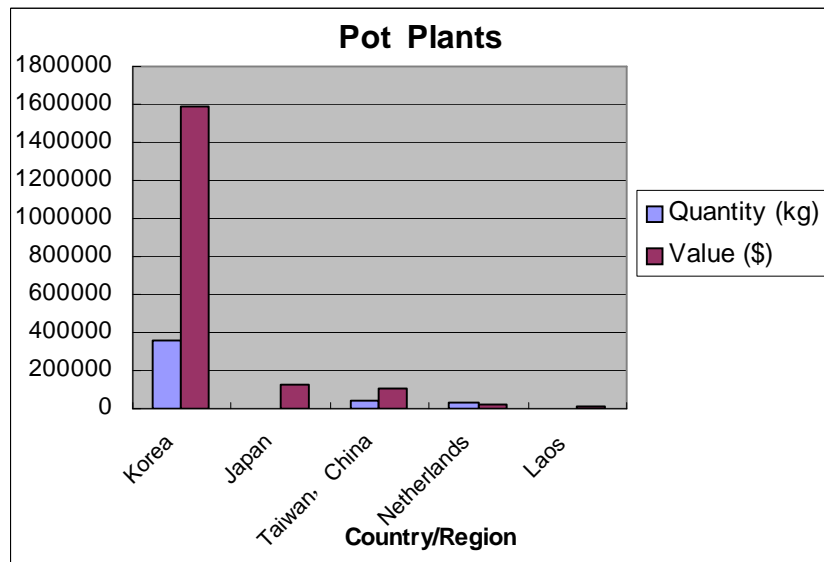

## Chinese Import Value and Quantity of Pot Plants (Top 5) In January 2007

**Data Origin: Flower Sub-Chamber, China Chamber of Commerce of I/E of Foodstuffs Native Produce and Animal By-Products**

**Compilation: China Flower International Trade Net**